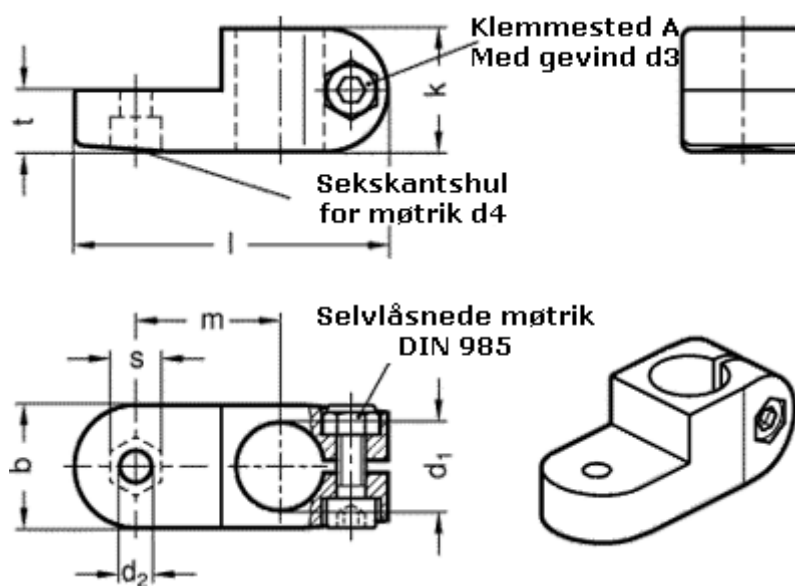

Article number: 20273B122BL

Description: E+G Swivel clamp connector  
GN273-B12-2-BL

## Measures

b = 25

s = 10

d1 = B12

t = 12.5

d2 = 6.5

d3 = M 6

d4 = M 6

k = 25

l = 64

m = 29.5